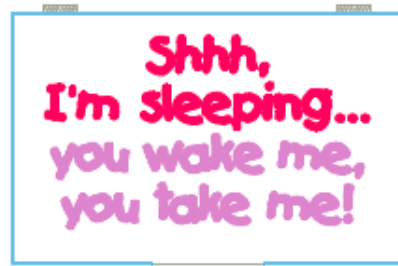

BABY DOOR PILLOW©

by GG Designs Embroidery
Stitch count and colour chart

- 1. Gray
- 2. Deep Rose
- 3. Lilac
- 4. Sky Blue

Doorpillow5x7 (Kiddy Font 2).pes
178.00x129.00 mm; 11,722 stitches
4 thread changes; 4 colors