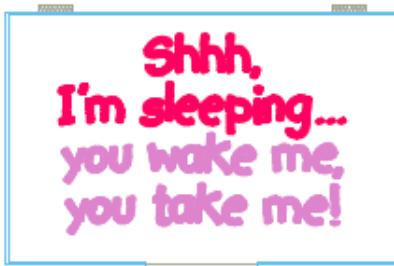

BABY DOOR PILLOW©

by GG Designs Embroidery
Stitch count and colour chart

- 1. Gray
- 2. Deep Rose
- 3. Lilac
- 4. Sky Blue

Doorpillow5x7 (Kiddy Font 2).pes
178.00x129.00 mm; 11,722 stitches
4 thread changes; 4 colors

- 1. Gray
- 2. Deep Rose
- 3. Lilac
- 4. Sky Blue

Doorpillow5x7 (Kiddy Font).pes
178.00x129.00 mm; 11,896 stitches
4 thread changes; 4 colors

- 1. Gray
- 2. Deep Rose
- 3. Lilac
- 4. Sky Blue

Doorpillow5x7 (Script Font).pes
178.00x129.00 mm; 13,828 stitches
4 thread changes; 4 colors