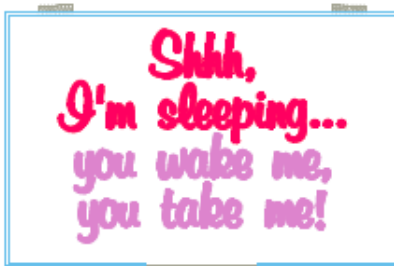

BABY DOOR PILLOW©

by GG Designs Embroidery
Stitch count and colour chart

- 1. Gray
- 2. Deep Rose
- 3. Lilac
- 4. Sky Blue

Doorpillow5x7 (Kiddy Font 2).pes
178.00x129.00 mm; 11,722 stitches
4 thread changes; 4 colors

- 1. Gray
- 2. Deep Rose
- 3. Lilac
- 4. Sky Blue

Doorpillow5x7 (Kiddy Font).pes
178.00x129.00 mm; 11,896 stitches
4 thread changes; 4 colors

- 1. Gray
- 2. Deep Rose
- 3. Lilac
- 4. Sky Blue

Doorpillow5x7 (Script Font).pes
178.00x129.00 mm; 13,828 stitches
4 thread changes; 4 colors