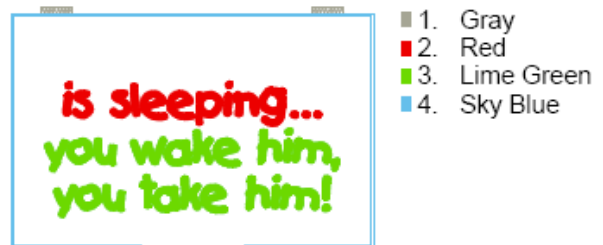

BABY DOOR PILLOW (personalised version)©

by GG Designs Embroidery
Stitch count and colour chart

Doorpillow5x7 (Her).pes
178.00x129.00 mm; 10,537 stitches
4 thread changes; 4 colors

Doorpillow5x7 (Him).pes
178.00x129.00 mm; 10,614 stitches
4 thread changes; 4 colors