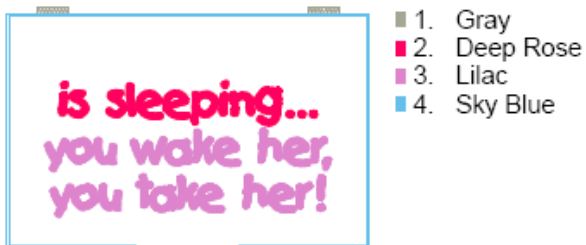

BABY DOOR PILLOW (personalised version)©

by GG Designs Embroidery
Stitch count and colour chart

Doorpillow5x7 (Her).pes
178.00x129.00 mm; 10,537 stitches
4 thread changes; 4 colors

Doorpillow5x7 (Him).pes
178.00x129.00 mm; 10,614 stitches
4 thread changes; 4 colors