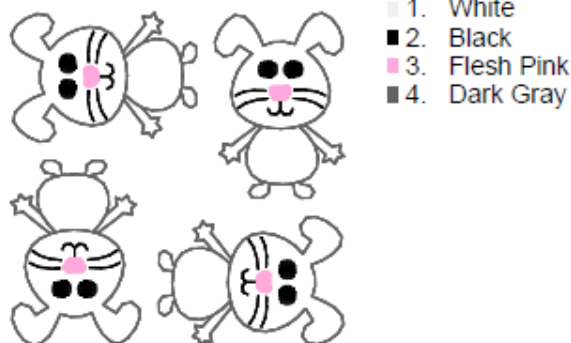

BUNNY BUDDY FELT STITCHIES in-the-hoop©

by GG Designs Embroidery
Stitch count and colour chart

Bunnybuddy 50mm Sorted.pes
89.80x89.80 mm; 4,324 stitches
4 thread changes; 4 colors

Bunnybuddy 50mm.pes
34.90x50.00 mm; 1,082 stitches
4 thread changes; 4 colors

Bunnybuddy 55mm Sorted.pes
98.70x98.70 mm; 4,625 stitches
4 thread changes; 4 colors

Bunnybuddy 55mm.pes
38.20x55.00 mm; 1,157 stitches
4 thread changes; 4 colors

Bunnybuddy 60mm Sorted.pes
91.40x60.00 mm; 2,484 stitches
4 thread changes; 4 colors

Bunnybuddy 60mm.pes
41.70x60.00 mm; 1,237 stitches
4 thread changes; 4 colors