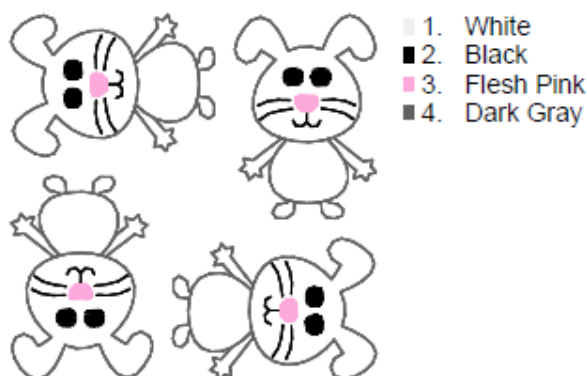

BUNNY BUDDY FELT STITCHIES in-the-hoop©

by GG Designs Embroidery
Stitch count and colour chart

Bunnybuddy 50mm Sorted.pes
89.80x89.80 mm; 4,324 stitches
4 thread changes; 4 colors

Bunnybuddy 50mm.pes
34.90x50.00 mm; 1,082 stitches
4 thread changes; 4 colors

Bunnybuddy 55mm Sorted.pes
98.70x98.70 mm; 4,625 stitches
4 thread changes; 4 colors

Bunnybuddy 55mm.pes
38.20x55.00 mm; 1,157 stitches
4 thread changes; 4 colors

Bunnybuddy 60mm Sorted.pes
91.40x60.00 mm; 2,484 stitches
4 thread changes; 4 colors

Bunnybuddy 60mm.pes
41.70x60.00 mm; 1,237 stitches
4 thread changes; 4 colors