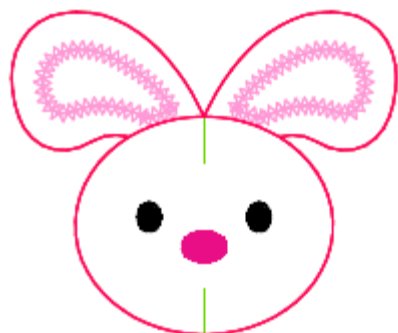

# Bunny Clippie Keeper FELT STITCHIES in-the-hoop©

by GG Designs Embroidery  
Stitch count and colour chart

- 1. Lime Green
- 2. White
- 3. Gray
- 4. Pink
- 5. Black
- 6. Carmine
- 7. Deep Rose

- 1. Lime Green
- 2. White
- 3. Gray
- 4. Pink
- 5. Black
- 6. Carmine
- 7. Deep Rose

**Bunny Clippie Keeper 4x4.pes**  
98.40x82.60 mm; 2,622 stitches  
7 thread changes; 7 colors

**Bunny Clippie Keeper 5x7.pes**  
128.50x107.90 mm; 3,510 stitches  
7 thread changes; 7 colors