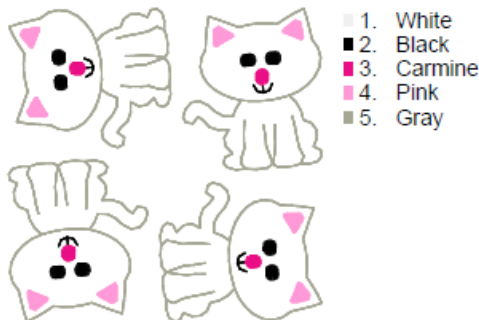

# Cat FELT STITCHIES in-the-hoop®

by GG Designs Embroidery  
Stitch count and colour chart

**Cat 40mm Sorted.pes**  
82.80x84.00 mm; 3,764 stitches  
5 thread changes; 5 colors

**Cat 40mm.pes**  
36.30x40.00 mm; 945 stitches  
5 thread changes; 5 colors

**Cat 45mm Sorted.pes**  
92.60x92.60 mm; 4,143 stitches  
5 thread changes; 5 colors

**Cat 45mm.pes**  
40.80x45.00 mm; 1,033 stitches  
5 thread changes; 5 colors

**Cat 50mm Sorted.pes**  
99.60x99.80 mm; 4,506 stitches  
5 thread changes; 5 colors

**Cat 50mm.pes**  
45.30x50.00 mm; 1,107 stitches  
5 thread changes; 5 colors

**Cat 55mm Sorted.pes**  
99.20x55.00 mm; 2,432 stitches  
5 thread changes; 5 colors

**Cat 55mm.pes**  
49.80x55.00 mm; 1,220 stitches  
5 thread changes; 5 colors