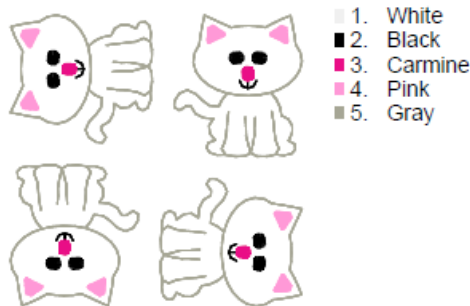

# Cat FELT STITCHIES in-the-hoop®

by GG Designs Embroidery  
Stitch count and colour chart

**Cat 40mm Sorted.pes**  
82.80x84.00 mm; 3,764 stitches  
5 thread changes; 5 colors

**Cat 40mm.pes**  
36.30x40.00 mm; 945 stitches  
5 thread changes; 5 colors

**Cat 45mm Sorted.pes**  
92.60x92.60 mm; 4,143 stitches  
5 thread changes; 5 colors

**Cat 45mm.pes**  
40.80x45.00 mm; 1,033 stitches  
5 thread changes; 5 colors

**Cat 50mm Sorted.pes**  
99.60x99.80 mm; 4,506 stitches  
5 thread changes; 5 colors

**Cat 50mm.pes**  
45.30x50.00 mm; 1,107 stitches  
5 thread changes; 5 colors

**Cat 55mm Sorted.pes**  
99.20x55.00 mm; 2,432 stitches  
5 thread changes; 5 colors

**Cat 55mm.pes**  
49.80x55.00 mm; 1,220 stitches  
5 thread changes; 5 colors