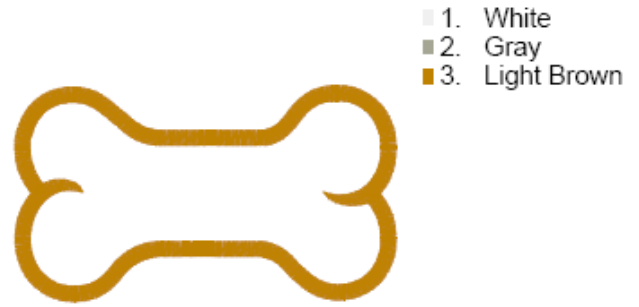

DOG BONE APPLIQUE[©]

by GG Designs Embroidery
Stitch count and colour chart

- 1. White
- 2. Gray
- 3. Light Brown

Dog Bone 4x4 (Diamond).pes
99.70x56.60 mm; 2,119 stitches
3 thread changes; 3 colors

- 1. White
- 2. Gray
- 3. Light Brown

Dog Bone 4x4 (Satin).pes
99.70x56.60 mm; 2,350 stitches
3 thread changes; 3 colors

- 1. White
- 2. Gray
- 3. Light Brown

Dog Bone 5x7 (Diamond) Large.pes
174.70x98.10 mm; 3,716 stitches
3 thread changes; 3 colors

- 1. White
- 2. Gray
- 3. Light Brown

Dog Bone 5x7 (Diamond) Small.pes
139.30x78.50 mm; 2,968 stitches
3 thread changes; 3 colors

- 1. White
- 2. Gray
- 3. Light Brown

Dog Bone 5x7 (Satin) Large.pes
174.50x97.90 mm; 4,007 stitches
3 thread changes; 3 colors

- 1. White
- 2. Gray
- 3. Light Brown

Dog Bone 5x7 (Satin) Small.pes
138.50x78.10 mm; 3,207 stitches
3 thread changes; 3 colors