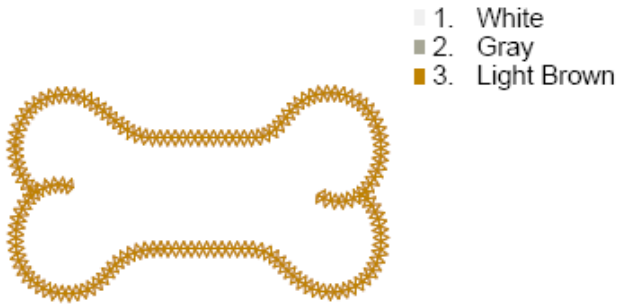

DOG BONE APPLIQUE[©]

by GG Designs Embroidery
Stitch count and colour chart

- 1. White
- 2. Gray
- 3. Light Brown

Dog Bone 4x4 (Diamond).pes
99.70x56.60 mm; 2,119 stitches
3 thread changes; 3 colors

- 1. White
- 2. Gray
- 3. Light Brown

Dog Bone 4x4 (Satin).pes
99.70x56.60 mm; 2,350 stitches
3 thread changes; 3 colors

- 1. White
- 2. Gray
- 3. Light Brown

Dog Bone 5x7 (Diamond) Large.pes
174.70x98.10 mm; 3,716 stitches
3 thread changes; 3 colors

- 1. White
- 2. Gray
- 3. Light Brown

Dog Bone 5x7 (Diamond) Small.pes
139.30x78.50 mm; 2,968 stitches
3 thread changes; 3 colors

- 1. White
- 2. Gray
- 3. Light Brown

Dog Bone 5x7 (Satin) Large.pes
174.50x97.90 mm; 4,007 stitches
3 thread changes; 3 colors

- 1. White
- 2. Gray
- 3. Light Brown

Dog Bone 5x7 (Satin) Small.pes
138.50x78.10 mm; 3,207 stitches
3 thread changes; 3 colors