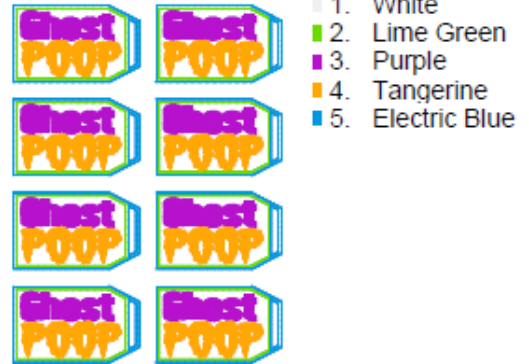

GHOST POOP TREAT BAG TOPPER in-the-hoop©

by GG Designs Embroidery
Stitch count and colour chart

- 1. White
- 2. Lime Green
- 3. Purple
- 4. Tangerine
- 5. Electric Blue

Ghostpooptopper 4x4 Sorted.pes
99.80x99.90 mm; 15,273 stitches
5 thread changes; 5 colors

- 1. White
- 2. Lime Green
- 3. Purple
- 4. Tangerine
- 5. Electric Blue

Ghostpooptopper 5x7 Sorted.pes
124.80x166.00 mm; 30,557 stitches
5 thread changes; 5 colors

- 1. White
- 2. Lime Green
- 3. Purple
- 4. Tangerine
- 5. Electric Blue

Ghostpooptopper.pes
58.60x35.60 mm; 3,813 stitches
5 thread changes; 5 colors