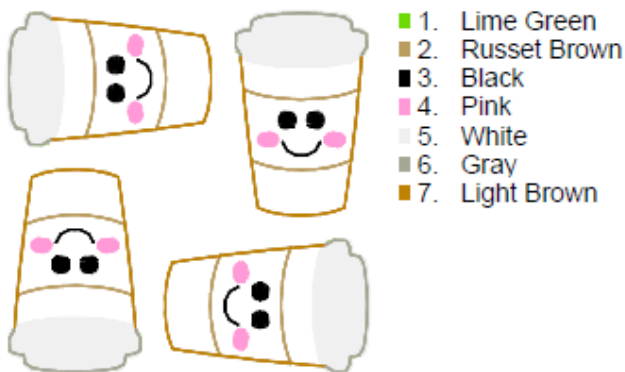

HAPPY COFFEE FELT STITCHIES in-the-hoop©

by GG Designs Embroidery
Stitch count and colour chart

Coffeehappy 45mm Sorted.pes
81.60x81.50 mm; 6,465 stitches
7 thread changes; 7 colors

Coffeehappy 45mm.pes
29.00x45.00 mm; 1,618 stitches
7 thread changes; 7 colors

Coffeehappy 50mm Sorted.pes
89.80x89.70 mm; 7,434 stitches
7 thread changes; 7 colors

Coffeehappy 50mm.pes
32.20x50.00 mm; 1,859 stitches
7 thread changes; 7 colors

Coffeehappy 55mm Sorted.pes
97.60x97.60 mm; 8,374 stitches
7 thread changes; 7 colors

Coffeehappy 55mm.pes
35.30x55.00 mm; 2,082 stitches
7 thread changes; 7 colors