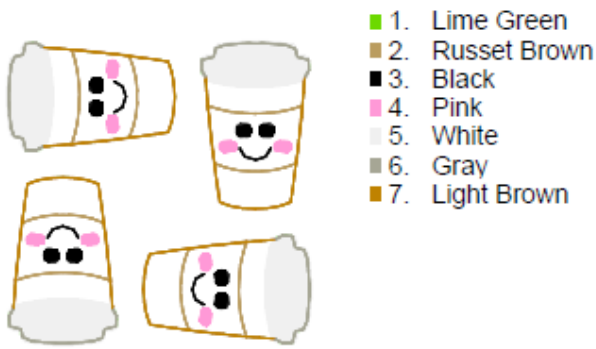

HAPPY COFFEE FELT STITCHIES in-the-hoop©

by GG Designs Embroidery
Stitch count and colour chart

Coffeehappy 45mm Sorted.pes
81.60x81.50 mm; 6,465 stitches
7 thread changes; 7 colors

Coffeehappy 45mm.pes
29.00x45.00 mm; 1,618 stitches
7 thread changes; 7 colors

Coffeehappy 50mm Sorted.pes
89.80x89.70 mm; 7,434 stitches
7 thread changes; 7 colors

Coffeehappy 50mm.pes
32.20x50.00 mm; 1,859 stitches
7 thread changes; 7 colors

Coffeehappy 55mm Sorted.pes
97.60x97.60 mm; 8,374 stitches
7 thread changes; 7 colors

Coffeehappy 55mm.pes
35.30x55.00 mm; 2,082 stitches
7 thread changes; 7 colors