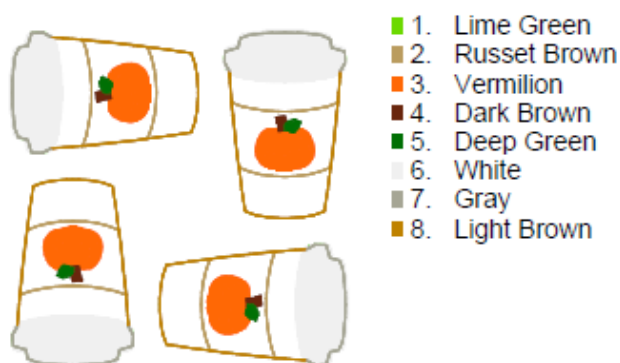

# PUMPKIN SPICE COFFEE FELT STITCHIES in-the-hoop©

by GG Designs Embroidery  
Stitch count and colour chart

**Coffeepumpkin 45mm Sorted.pes**  
81.80x81.60 mm; 7,521 stitches  
8 thread changes; 8 colors

**Coffeepumpkin 45mm.pes**  
29.00x45.00 mm; 1,882 stitches  
8 thread changes; 8 colors

**Coffeepumpkin 50mm Sorted.pes**  
89.80x89.70 mm; 8,980 stitches  
8 thread changes; 8 colors

**Coffeepumpkin 50mm.pes**  
32.20x50.00 mm; 2,235 stitches  
8 thread changes; 8 colors

**Coffeepumpkin 55mm Sorted.pes**  
97.40x97.30 mm; 10,186 stitches  
8 thread changes; 8 colors

**Coffeepumpkin 55mm.pes**  
35.30x55.00 mm; 2,554 stitches  
8 thread changes; 8 colors