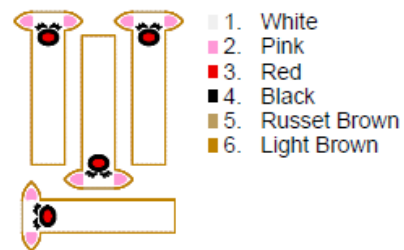

REINDEER BOY & GIRL CANDY CANE HOLDER in-the-hoop®

by GG Designs Embroidery
Stitch count and colour chart

Reindeerboy 4x4 Short Sorted.pes
95.80x98.50 mm; 3,221 stitches
6 thread changes; 6 colors

Reindeerboy 4x4 Short.pes
51.00x98.50 mm; 1,596 stitches
6 thread changes; 6 colors

Reindeerboy 5x7 Long Sorted.pes
125.40x176.90 mm; 6,634 stitches
6 thread changes; 6 colors

Reindeerboy 5x7 Long.pes
51.00x113.30 mm; 1,650 stitches
6 thread changes; 6 colors

Reindeerboy 5x7 Short Sorted.pes
125.40x162.10 mm; 6,437 stitches
6 thread changes; 6 colors

Reindeergirl 4x4 Short Sorted.pes
95.80x98.50 mm; 3,131 stitches
6 thread changes; 6 colors

Reindeergirl 4x4 Short.pes
51.00x98.50 mm; 1,556 stitches
6 thread changes; 6 colors

Reindeergirl 5x7 Long Sorted.pes
125.40x176.90 mm; 6,483 stitches
6 thread changes; 6 colors

Reindeergirl 5x7 Long.pes
51.00x113.30 mm; 1,611 stitches
6 thread changes; 6 colors

Reindeergirl 5x7 Short Sorted.pes
125.40x162.10 mm; 6,268 stitches
6 thread changes; 6 colors