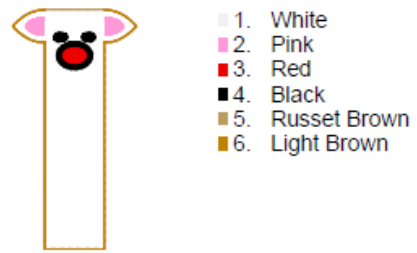

REINDEER BOY & GIRL CANDY CANE HOLDER in-the-hoop®

by GG Designs Embroidery
Stitch count and colour chart

Reindeerboy 4x4 Short Sorted.pes
95.80x98.50 mm; 3,221 stitches
6 thread changes; 6 colors

Reindeerboy 4x4 Short.pes
51.00x98.50 mm; 1,596 stitches
6 thread changes; 6 colors

Reindeerboy 5x7 Long Sorted.pes
125.40x176.90 mm; 6,634 stitches
6 thread changes; 6 colors

Reindeerboy 5x7 Long.pes
51.00x113.30 mm; 1,650 stitches
6 thread changes; 6 colors

Reindeerboy 5x7 Short Sorted.pes
125.40x162.10 mm; 6,437 stitches
6 thread changes; 6 colors

Reindeergirl 4x4 Short Sorted.pes
95.80x98.50 mm; 3,131 stitches
6 thread changes; 6 colors

Reindeergirl 4x4 Short.pes
51.00x98.50 mm; 1,556 stitches
6 thread changes; 6 colors

Reindeergirl 5x7 Long Sorted.pes
125.40x176.90 mm; 6,483 stitches
6 thread changes; 6 colors

Reindeergirl 5x7 Long.pes
51.00x113.30 mm; 1,611 stitches
6 thread changes; 6 colors

Reindeergirl 5x7 Short Sorted.pes
125.40x162.10 mm; 6,268 stitches
6 thread changes; 6 colors