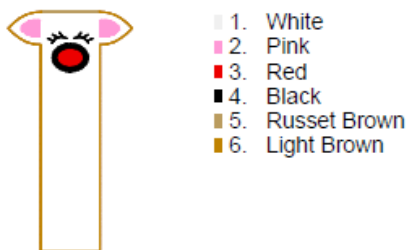

REINDEER BOY & GIRL CANDY CANE HOLDER in-the-hoop®

by GG Designs Embroidery
Stitch count and colour chart

Reindeerboy 4x4 Short Sorted.pes
95.80x98.50 mm; 3,221 stitches
6 thread changes; 6 colors

Reindeerboy 4x4 Short.pes
51.00x98.50 mm; 1,596 stitches
6 thread changes; 6 colors

Reindeerboy 5x7 Long Sorted.pes
125.40x176.90 mm; 6,634 stitches
6 thread changes; 6 colors

Reindeerboy 5x7 Long.pes
51.00x113.30 mm; 1,650 stitches
6 thread changes; 6 colors

Reindeerboy 5x7 Short Sorted.pes
125.40x162.10 mm; 6,437 stitches
6 thread changes; 6 colors

Reindeergirl 4x4 Short Sorted.pes
95.80x98.50 mm; 3,131 stitches
6 thread changes; 6 colors

Reindeergirl 4x4 Short.pes
51.00x98.50 mm; 1,556 stitches
6 thread changes; 6 colors

Reindeergirl 5x7 Long Sorted.pes
125.40x176.90 mm; 6,483 stitches
6 thread changes; 6 colors

Reindeergirl 5x7 Long.pes
51.00x113.30 mm; 1,611 stitches
6 thread changes; 6 colors

Reindeergirl 5x7 Short Sorted.pes
125.40x162.10 mm; 6,268 stitches
6 thread changes; 6 colors