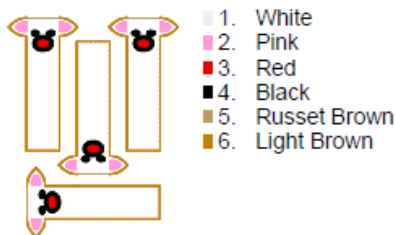

REINDEER BOY & GIRL CANDY CANE HOLDER in-the-hoop®

by GG Designs Embroidery
Stitch count and colour chart

Reindeerboy 4x4 Short Sorted.pes
95.80x98.50 mm; 3,221 stitches
6 thread changes; 6 colors

Reindeerboy 4x4 Short.pes
51.00x98.50 mm; 1,596 stitches
6 thread changes; 6 colors

Reindeerboy 5x7 Long Sorted.pes
125.40x176.90 mm; 6,634 stitches
6 thread changes; 6 colors

Reindeerboy 5x7 Long.pes
51.00x113.30 mm; 1,650 stitches
6 thread changes; 6 colors

Reindeerboy 5x7 Short Sorted.pes
125.40x162.10 mm; 6,437 stitches
6 thread changes; 6 colors

Reindeergirl 4x4 Short Sorted.pes
95.80x98.50 mm; 3,131 stitches
6 thread changes; 6 colors

Reindeergirl 4x4 Short.pes
51.00x98.50 mm; 1,556 stitches
6 thread changes; 6 colors

Reindeergirl 5x7 Long Sorted.pes
125.40x176.90 mm; 6,483 stitches
6 thread changes; 6 colors

Reindeergirl 5x7 Long.pes
51.00x113.30 mm; 1,611 stitches
6 thread changes; 6 colors

Reindeergirl 5x7 Short Sorted.pes
125.40x162.10 mm; 6,268 stitches
6 thread changes; 6 colors