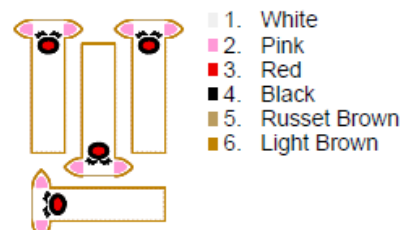

REINDEER BOY & GIRL CANDY CANE HOLDER in-the-hoop®

by GG Designs Embroidery
Stitch count and colour chart

Reindeerboy 4x4 Short Sorted.pes
95.80x98.50 mm; 3,221 stitches
6 thread changes; 6 colors

Reindeerboy 4x4 Short.pes
51.00x98.50 mm; 1,596 stitches
6 thread changes; 6 colors

Reindeerboy 5x7 Long Sorted.pes
125.40x176.90 mm; 6,634 stitches
6 thread changes; 6 colors

Reindeerboy 5x7 Long.pes
51.00x113.30 mm; 1,650 stitches
6 thread changes; 6 colors

Reindeerboy 5x7 Short Sorted.pes
125.40x162.10 mm; 6,437 stitches
6 thread changes; 6 colors

Reindeergirl 4x4 Short Sorted.pes
95.80x98.50 mm; 3,131 stitches
6 thread changes; 6 colors

Reindeergirl 4x4 Short.pes
51.00x98.50 mm; 1,556 stitches
6 thread changes; 6 colors

Reindeergirl 5x7 Long Sorted.pes
125.40x176.90 mm; 6,483 stitches
6 thread changes; 6 colors

Reindeergirl 5x7 Long.pes
51.00x113.30 mm; 1,611 stitches
6 thread changes; 6 colors

Reindeergirl 5x7 Short Sorted.pes
125.40x162.10 mm; 6,268 stitches
6 thread changes; 6 colors