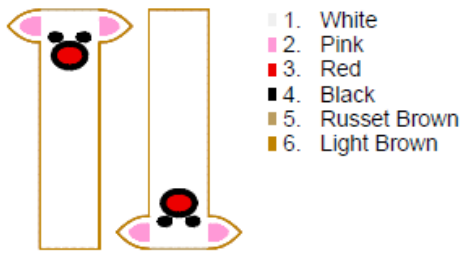

REINDEER BOY & GIRL CANDY CANE HOLDER in-the-hoop®

by GG Designs Embroidery
Stitch count and colour chart

Reindeerboy 4x4 Short Sorted.pes
95.80x98.50 mm; 3,221 stitches
6 thread changes; 6 colors

Reindeerboy 4x4 Short.pes
51.00x98.50 mm; 1,596 stitches
6 thread changes; 6 colors

Reindeerboy 5x7 Long Sorted.pes
125.40x176.90 mm; 6,634 stitches
6 thread changes; 6 colors

Reindeerboy 5x7 Long.pes
51.00x113.30 mm; 1,650 stitches
6 thread changes; 6 colors

Reindeerboy 5x7 Short Sorted.pes
125.40x162.10 mm; 6,437 stitches
6 thread changes; 6 colors

Reindeergirl 4x4 Short Sorted.pes
95.80x98.50 mm; 3,131 stitches
6 thread changes; 6 colors

Reindeergirl 4x4 Short.pes
51.00x98.50 mm; 1,556 stitches
6 thread changes; 6 colors

Reindeergirl 5x7 Long Sorted.pes
125.40x176.90 mm; 6,483 stitches
6 thread changes; 6 colors

Reindeergirl 5x7 Long.pes
51.00x113.30 mm; 1,611 stitches
6 thread changes; 6 colors

Reindeergirl 5x7 Short Sorted.pes
125.40x162.10 mm; 6,268 stitches
6 thread changes; 6 colors