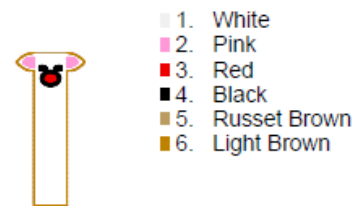

REINDEER BOY & GIRL CANDY CANE HOLDER in-the-hoop®

by GG Designs Embroidery
Stitch count and colour chart

Reindeerboy 4x4 Short Sorted.pes
95.80x98.50 mm; 3,221 stitches
6 thread changes; 6 colors

Reindeerboy 4x4 Short.pes
51.00x98.50 mm; 1,596 stitches
6 thread changes; 6 colors

Reindeerboy 5x7 Long Sorted.pes
125.40x176.90 mm; 6,634 stitches
6 thread changes; 6 colors

Reindeerboy 5x7 Long.pes
51.00x113.30 mm; 1,650 stitches
6 thread changes; 6 colors

Reindeerboy 5x7 Short Sorted.pes
125.40x162.10 mm; 6,437 stitches
6 thread changes; 6 colors

Reindeergirl 4x4 Short Sorted.pes
95.80x98.50 mm; 3,131 stitches
6 thread changes; 6 colors

Reindeergirl 4x4 Short.pes
51.00x98.50 mm; 1,556 stitches
6 thread changes; 6 colors

Reindeergirl 5x7 Long Sorted.pes
125.40x176.90 mm; 6,483 stitches
6 thread changes; 6 colors

Reindeergirl 5x7 Long.pes
51.00x113.30 mm; 1,611 stitches
6 thread changes; 6 colors

Reindeergirl 5x7 Short Sorted.pes
125.40x162.10 mm; 6,268 stitches
6 thread changes; 6 colors