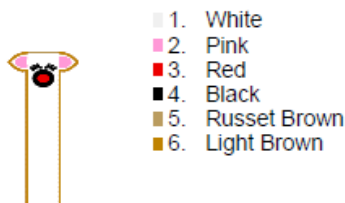

REINDEER BOY & GIRL CANDY CANE HOLDER in-the-hoop®

by GG Designs Embroidery
Stitch count and colour chart

Reindeerboy 4x4 Short Sorted.pes
95.80x98.50 mm; 3,221 stitches
6 thread changes; 6 colors

Reindeerboy 4x4 Short.pes
51.00x98.50 mm; 1,596 stitches
6 thread changes; 6 colors

Reindeerboy 5x7 Long Sorted.pes
125.40x176.90 mm; 6,634 stitches
6 thread changes; 6 colors

Reindeerboy 5x7 Long.pes
51.00x113.30 mm; 1,650 stitches
6 thread changes; 6 colors

Reindeerboy 5x7 Short Sorted.pes
125.40x162.10 mm; 6,437 stitches
6 thread changes; 6 colors

Reindeergirl 4x4 Short Sorted.pes
95.80x98.50 mm; 3,131 stitches
6 thread changes; 6 colors

Reindeergirl 4x4 Short.pes
51.00x98.50 mm; 1,556 stitches
6 thread changes; 6 colors

Reindeergirl 5x7 Long Sorted.pes
125.40x176.90 mm; 6,483 stitches
6 thread changes; 6 colors