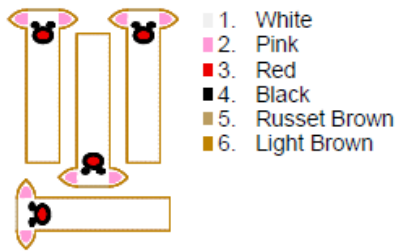

REINDEER BOY & GIRL CANDY CANE HOLDER in-the-hoop®

by GG Designs Embroidery
Stitch count and colour chart

Reindeerboy 4x4 Short Sorted.pes
95.80x98.50 mm; 3,221 stitches
6 thread changes; 6 colors

Reindeerboy 4x4 Short.pes
51.00x98.50 mm; 1,596 stitches
6 thread changes; 6 colors

Reindeerboy 5x7 Long Sorted.pes
125.40x176.90 mm; 6,634 stitches
6 thread changes; 6 colors

Reindeerboy 5x7 Long.pes
51.00x113.30 mm; 1,650 stitches
6 thread changes; 6 colors

Reindeerboy 5x7 Short Sorted.pes
125.40x162.10 mm; 6,437 stitches
6 thread changes; 6 colors

Reindeergirl 4x4 Short Sorted.pes
95.80x98.50 mm; 3,131 stitches
6 thread changes; 6 colors

Reindeergirl 4x4 Short.pes
51.00x98.50 mm; 1,556 stitches
6 thread changes; 6 colors

Reindeergirl 5x7 Long Sorted.pes
125.40x176.90 mm; 6,483 stitches
6 thread changes; 6 colors

Reindeergirl 5x7 Long.pes
51.00x113.30 mm; 1,611 stitches
6 thread changes; 6 colors

Reindeergirl 5x7 Short Sorted.pes
125.40x162.10 mm; 6,268 stitches
6 thread changes; 6 colors