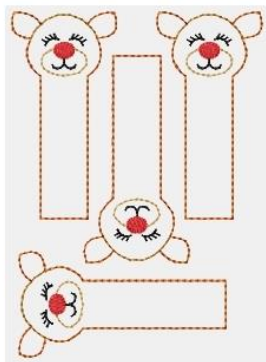

<https://www.ggdesignsembroidery.com>

- 1 White
- 2 Khaki
- 3 Black
- 4 Scarlet
- 5 Light Brown
- 6 Orange

Reindeer GIRL short.pes, 54.4x99.8 mm, 1298 st, 6/6 clrs

- 1 White
- 2 Khaki
- 3 Black
- 4 Scarlet
- 5 Light Brown
- 6 Orange

Reindeer GIRL short SORTED 5x7.pes, 127.4x171.6 mm, 5248 st, 6/6 clrs

- 1 White
- 2 Khaki
- 3 Black
- 4 Scarlet
- 5 Light Brown
- 6 Orange

Reindeer GIRL short SORTED 4x4.pes, 99.8x99.8 mm, 2588 st, 6/6 clrs

- 1 White
- 2 Khaki
- 3 Black
- 4 Scarlet
- 5 Light Brown
- 6 Orange

Reindeer GIRL medium.pes, 54.4x107.3 mm, 1334 st, 6/6 clrs

- 1 White
- 2 Khaki
- 3 Black
- 4 Scarlet
- 5 Light Brown
- 6 Orange

Reindeer GIRL medium SORTED 5x7.pes, 129.8x179.0 mm, 5355 st, 6/6 clrs

Reindeer BOY medium.pes, 54.4x107.3 mm, 1331 st, 6/6 clrs

Reindeer BOY medium SORTED 5x7.pes, 129.8x179.0 mm, 5349 st, 6/6 clrs

Reindeer BOY long.pes, 54.4x114.8 mm, 1369 st, 6/6 clrs

Reindeer BOY long SORTED 5x7.pes, 129.8x179.9 mm, 5503 st, 6/6 clrs