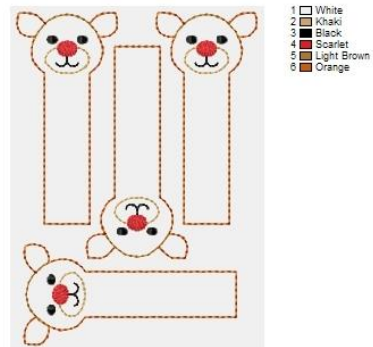

- 1 White
- 2 Khaki
- 3 Black
- 4 Scarlet
- 5 Light Brown
- 6 Orange

Reindeer GIRL long.pes, 54.4x114.8 mm, 1372 st, 6/6 clrs

- 1 White
- 2 Khaki
- 3 Black
- 4 Scarlet
- 5 Light Brown
- 6 Orange

Reindeer GIRL long SORTED 5x7.pes, 129.8x179.9 mm, 5509 st, 6/6 clrs

- 1 White
- 2 Khaki
- 3 Black
- 4 Scarlet
- 5 Light Brown
- 6 Orange

Reindeer BOY short.pes, 54.4x99.8 mm, 1295 st, 6/6 clrs

Reindeer BOY short SORTED 5x7.pes, 127.4x171.6 mm, 5258 st, 6/6 clrs

Reindeer BOY short SORTED 4x4.pes, 99.8x99.8 mm, 2589 st, 6/6 clrs

Reindeer BOY medium.pes, 54.4x107.3 mm, 1331 st, 6/6 clrs

Reindeer BOY medium SORTED 5x7.pes, 129.8x179.0 mm, 5349 st, 6/6 clrs

Reindeer BOY long.pes, 54.4x114.8 mm, 1369 st, 6/6 clrs

Reindeer BOY long SORTED 5x7.pes, 129.8x179.9 mm, 5503 st, 6/6 clrs