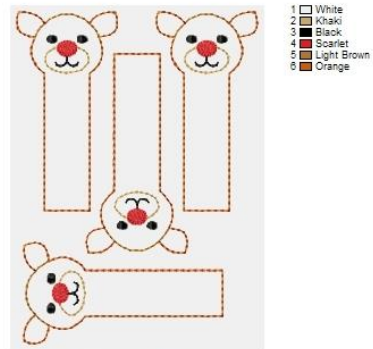

- 1 White
- 2 Khaki
- 3 Black
- 4 Scarlet
- 5 Light Brown
- 6 Orange

Reindeer GIRL long.pes, 54.4x114.8 mm, 1372 st, 6/6 clrs

- 1 White
- 2 Khaki
- 3 Black
- 4 Scarlet
- 5 Light Brown
- 6 Orange

Reindeer GIRL long SORTED 5x7.pes, 129.8x179.9 mm, 5509 st, 6/6 clrs

- 1 White
- 2 Khaki
- 3 Black
- 4 Scarlet
- 5 Light Brown
- 6 Orange

Reindeer BOY short.pes, 54.4x99.8 mm, 1295 st, 6/6 clrs

Reindeer BOY short SORTED 5x7.pes, 127.4x171.6 mm, 5258 st, 6/6 clrs

Reindeer BOY short SORTED 4x4.pes, 99.8x99.8 mm, 2589 st, 6/6 clrs

Reindeer BOY medium.pes, 54.4x107.3 mm, 1331 st, 6/6 clrs

Reindeer BOY medium SORTED 5x7.pes, 129.8x179.0 mm, 5349 st, 6/6 clrs

Reindeer BOY long.pes, 54.4x114.8 mm, 1369 st, 6/6 clrs

Reindeer BOY long SORTED 5x7.pes, 129.8x179.9 mm, 5503 st, 6/6 clrs