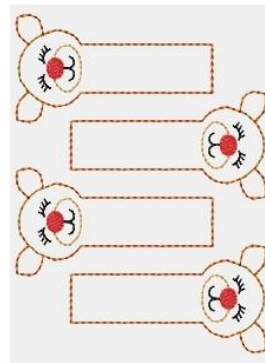

# REINDEER CANDY CANE HOLDER<sup>©</sup>

## Colour Chart, Sizes and Stitch Count

NOTE – These are NOT suggested colours – they are simply to create the thread stops.  
Please refer to the included Instruction file PDF for the breakdown of the colour layers.

<https://www.ggdesignsembroidery.com>

- 1 White
- 2 Khaki
- 3 Black
- 4 Scarlet
- 5 Light Brown
- 6 Orange

Reindeer GIRL short.pes, 54.4x99.8 mm, 1298 st, 6/6 clrs

- 1 White
- 2 Khaki
- 3 Black
- 4 Scarlet
- 5 Light Brown
- 6 Orange

Reindeer GIRL short SORTED 5x7.pes, 127.4x171.6 mm, 5248 st, 6/6 clrs

- 1 White
- 2 Khaki
- 3 Black
- 4 Scarlet
- 5 Light Brown
- 6 Orange

Reindeer GIRL short SORTED 4x4.pes, 99.8x99.8 mm, 2588 st, 6/6 clrs