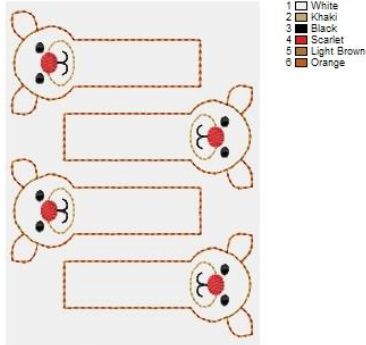

- 1 White
- 2 Khaki
- 3 Black
- 4 Scarlet
- 5 Light Brown
- 6 Orange

Reindeer GIRL medium.pes, 54.4x107.3 mm, 1334 st, 6/6 clrs

- 1 White
- 2 Khaki
- 3 Black
- 4 Scarlet
- 5 Light Brown
- 6 Orange

Reindeer GIRL medium SORTED 5x7.pes, 129.8x179.0 mm, 5355 st, 6/6 clrs

- 1 White
- 2 Khaki
- 3 Black
- 4 Scarlet
- 5 Light Brown
- 6 Orange

Reindeer GIRL long.pes, 54.4x114.8 mm, 1372 st, 6/6 clrs

- 1 White
- 2 Khaki
- 3 Black
- 4 Scarlet
- 5 Light Brown
- 6 Orange

Reindeer GIRL long SORTED 5x7.pes, 129.8x179.9 mm, 5509 st, 6/6 clrs

- 1 White
- 2 Khaki
- 3 Black
- 4 Scarlet
- 5 Light Brown
- 6 Orange

Reindeer BOY short.pes, 54.4x99.8 mm, 1295 st, 6/6 clrs

Reindeer BOY short SORTED 5x7.pes, 127.4x171.6 mm, 5258 st, 6/6 clrs

Reindeer BOY short SORTED 4x4.pes, 99.8x99.8 mm, 2589 st, 6/6 clrs