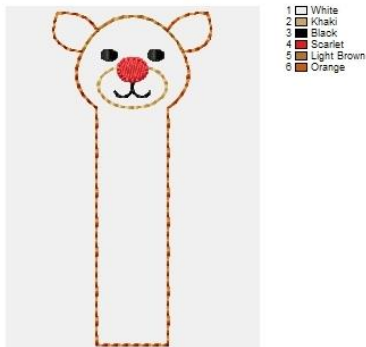

- 1 White
- 2 Khaki
- 3 Black
- 4 Scarlet
- 5 Light Brown
- 6 Orange

Reindeer GIRL medium.pes, 54.4x107.3 mm, 1334 st, 6/6 clrs

- 1 White
- 2 Khaki
- 3 Black
- 4 Scarlet
- 5 Light Brown
- 6 Orange

Reindeer GIRL medium SORTED 5x7.pes, 129.8x179.0 mm, 5355 st, 6/6 clrs

- 1 White
- 2 Khaki
- 3 Black
- 4 Scarlet
- 5 Light Brown
- 6 Orange

Reindeer GIRL long.pes, 54.4x114.8 mm, 1372 st, 6/6 clrs

- 1 White
- 2 Khaki
- 3 Black
- 4 Scarlet
- 5 Light Brown
- 6 Orange

Reindeer GIRL long SORTED 5x7.pes, 129.8x179.9 mm, 5509 st, 6/6 clrs

- 1 White
- 2 Khaki
- 3 Black
- 4 Scarlet
- 5 Light Brown
- 6 Orange

Reindeer BOY short.pes, 54.4x99.8 mm, 1295 st, 6/6 clrs

Reindeer BOY short SORTED 5x7.pes, 127.4x171.6 mm, 5258 st, 6/6 clrs

Reindeer BOY short SORTED 4x4.pes, 99.8x99.8 mm, 2589 st, 6/6 clrs

Reindeer BOY medium.pes, 54.4x107.3 mm, 1331 st, 6/6 clrs

Reindeer BOY medium SORTED 5x7.pes, 129.8x179.0 mm, 5349 st, 6/6 clrs

Reindeer BOY long.pes, 54.4x114.8 mm, 1369 st, 6/6 clrs

Reindeer BOY long SORTED 5x7.pes, 129.8x179.9 mm, 5503 st, 6/6 clrs