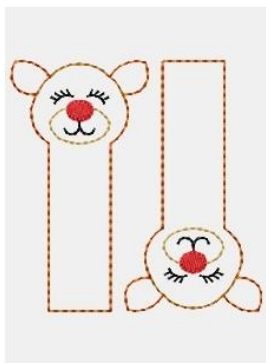

# REINDEER CANDY CANE HOLDER<sup>©</sup>

## Colour Chart, Sizes and Stitch Count

NOTE – These are NOT suggested colours – they are simply to create the thread stops.  
Please refer to the included Instruction file PDF for the breakdown of the colour layers.

<https://www.ggdesignsembroidery.com>

- 1 White
- 2 Khaki
- 3 Black
- 4 Scarlet
- 5 Light Brown
- 6 Orange

Reindeer GIRL short.pes, 54.4x99.8 mm, 1298 st, 6/6 clrs

- 1 White
- 2 Khaki
- 3 Black
- 4 Scarlet
- 5 Light Brown
- 6 Orange

Reindeer GIRL short SORTED 5x7.pes, 127.4x171.6 mm, 5248 st, 6/6 clrs

- 1 White
- 2 Khaki
- 3 Black
- 4 Scarlet
- 5 Light Brown
- 6 Orange

Reindeer GIRL short SORTED 4x4.pes, 99.8x99.8 mm, 2588 st, 6/6 clrs