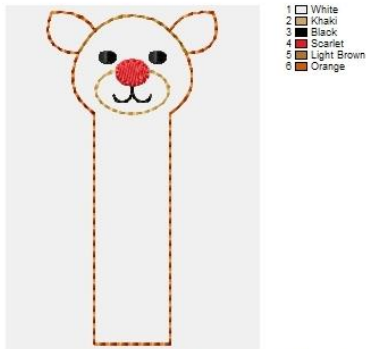

- 1 White
- 2 Khaki
- 3 Black
- 4 Scarlet
- 5 Light Brown
- 6 Orange

Reindeer GIRL medium.pes, 54.4x107.3 mm, 1334 st, 6/6 clrs

- 1 White
- 2 Khaki
- 3 Black
- 4 Scarlet
- 5 Light Brown
- 6 Orange

Reindeer GIRL medium SORTED 5x7.pes, 129.8x179.0 mm, 5355 st, 6/6 clrs

- 1 White
- 2 Khaki
- 3 Black
- 4 Scarlet
- 5 Light Brown
- 6 Orange

Reindeer GIRL long.pes, 54.4x114.8 mm, 1372 st, 6/6 clrs

- 1 White
- 2 Khaki
- 3 Black
- 4 Scarlet
- 5 Light Brown
- 6 Orange

Reindeer GIRL long SORTED 5x7.pes, 129.8x179.9 mm, 5509 st, 6/6 clrs

- 1 White
- 2 Khaki
- 3 Black
- 4 Scarlet
- 5 Light Brown
- 6 Orange

Reindeer BOY short.pes, 54.4x99.8 mm, 1295 st, 6/6 clrs

Reindeer BOY short SORTED 5x7.pes, 127.4x171.6 mm, 5258 st, 6/6 clrs

Reindeer BOY short SORTED 4x4.pes, 99.8x99.8 mm, 2589 st, 6/6 clrs

Reindeer BOY medium.pes, 54.4x107.3 mm, 1331 st, 6/6 clrs

Reindeer BOY medium SORTED 5x7.pes, 129.8x179.0 mm, 5349 st, 6/6 clrs

Reindeer BOY long.pes, 54.4x114.8 mm, 1369 st, 6/6 clrs

Reindeer BOY long SORTED 5x7.pes, 129.8x179.9 mm, 5503 st, 6/6 clrs