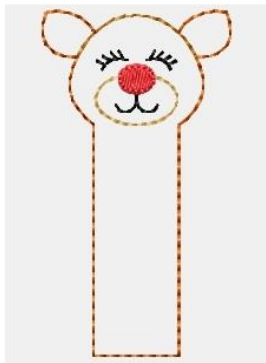

# REINDEER CANDY CANE HOLDER<sup>©</sup>

## Colour Chart, Sizes and Stitch Count

NOTE – These are NOT suggested colours – they are simply to create the thread stops.  
Please refer to the included Instruction file PDF for the breakdown of the colour layers.

<https://www.ggdesignsembroidery.com>

- 1 White
- 2 Khaki
- 3 Black
- 4 Scarlet
- 5 Light Brown
- 6 Orange

Reindeer GIRL short.pes, 54.4x99.8 mm, 1298 st, 6/6 clrs

- 1 White
- 2 Khaki
- 3 Black
- 4 Scarlet
- 5 Light Brown
- 6 Orange

Reindeer GIRL short SORTED 5x7.pes, 127.4x171.6 mm, 5248 st, 6/6 clrs

- 1 White
- 2 Khaki
- 3 Black
- 4 Scarlet
- 5 Light Brown
- 6 Orange

Reindeer GIRL short SORTED 4x4.pes, 99.8x99.8 mm, 2588 st, 6/6 clrs