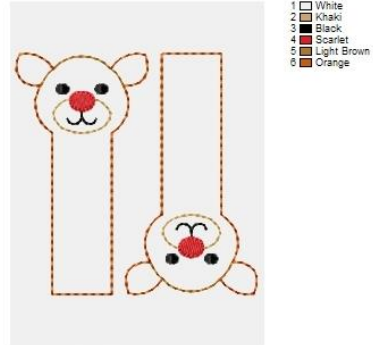

Reindeer GIRL short SORTED 5x7.pes, 127.4x171.6 mm, 5248 st, 6/6 clrs

- 1 White
- 2 Khaki
- 3 Black
- 4 Scarlet
- 5 Light Brown
- 6 Orange

Reindeer GIRL short SORTED 4x4.pes, 99.8x99.8 mm, 2588 st, 6/6 clrs

- 1 White
- 2 Khaki
- 3 Black
- 4 Scarlet
- 5 Light Brown
- 6 Orange

Reindeer GIRL medium.pes, 54.4x107.3 mm, 1334 st, 6/6 clrs

- 1 White
- 2 Khaki
- 3 Black
- 4 Scarlet
- 5 Light Brown
- 6 Orange

Reindeer GIRL medium SORTED 5x7.pes, 129.8x179.0 mm, 5355 st, 6/6 clrs

- 1 White
- 2 Khaki
- 3 Black
- 4 Scarlet
- 5 Light Brown
- 6 Orange

Reindeer GIRL long.pes, 54.4x114.8 mm, 1372 st, 6/6 clrs

- 1 White
- 2 Khaki
- 3 Black
- 4 Scarlet
- 5 Light Brown
- 6 Orange

Reindeer GIRL long SORTED 5x7.pes, 129.8x179.9 mm, 5509 st, 6/6 clrs

- 1 White
- 2 Khaki
- 3 Black
- 4 Scarlet
- 5 Light Brown
- 6 Orange

Reindeer BOY short.pes, 54.4x99.8 mm, 1295 st, 6/6 clrs

Reindeer BOY short SORTED 5x7.pes, 127.4x171.6 mm, 5258 st, 6/6 clrs

Reindeer BOY short SORTED 4x4.pes, 99.8x99.8 mm, 2589 st, 6/6 clrs