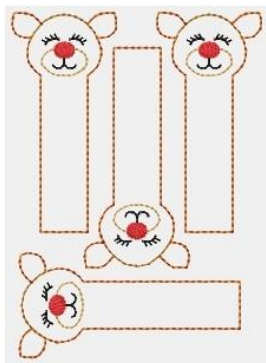

Reindeer GIRL short SORTED 5x7.pes, 127.4x171.6 mm, 5248 st, 6/6 clrs

- 1 White
- 2 Khaki
- 3 Black
- 4 Scarlet
- 5 Light Brown
- 6 Orange

Reindeer GIRL short SORTED 4x4.pes, 99.8x99.8 mm, 2588 st, 6/6 clrs

- 1 White
- 2 Khaki
- 3 Black
- 4 Scarlet
- 5 Light Brown
- 6 Orange

Reindeer GIRL medium.pes, 54.4x107.3 mm, 1334 st, 6/6 clrs

- 1 White
- 2 Khaki
- 3 Black
- 4 Scarlet
- 5 Light Brown
- 6 Orange

Reindeer GIRL medium SORTED 5x7.pes, 129.8x179.0 mm, 5355 st, 6/6 clrs

- 1 White
- 2 Khaki
- 3 Black
- 4 Scarlet
- 5 Light Brown
- 6 Orange

Reindeer GIRL long.pes, 54.4x114.8 mm, 1372 st, 6/6 clrs

- 1 White
- 2 Khaki
- 3 Black
- 4 Scarlet
- 5 Light Brown
- 6 Orange

Reindeer GIRL long SORTED 5x7.pes, 129.8x179.9 mm, 5509 st, 6/6 clrs