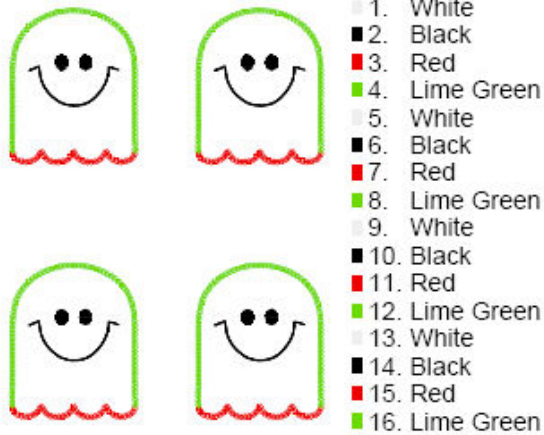

Smiley Ghost Sucker Cover FELT STITCHIES in-the-hoop©

by GG Designs Embroidery
Stitch count and colour chart

Ghostsuckercover Group.pes
127.60x167.60 mm; 5,087 stitches
16 thread changes; 4 colors

Ghostsuckercover.pes
52.00x63.80 mm; 1,270 stitches
4 thread changes; 4 colors